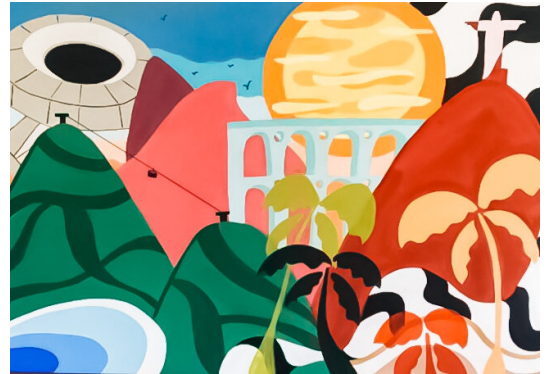

And it is through this stimulus that I translate into my work everything I feel, the places from the past I miss as well as the sensations and energy that motivate me to move forward. Technically, I create new colours and tones in all my works, in order to precisely translate the authenticity of where I was born. By mixing the originally intended palette, I come to accept the infinity of colours, and in the end the results not only surprise my audience but also surprise me.

ANA BEATRIZ

200 x 200 cm (h x w)

W. B. (1911-1988) - *Beatriz* -
Óleo sobre tela, 200 x 200 cm, 1950
Acervo do Museu de Arte de São Paulo
Assis Chateaubriand

ANA BEATRIZ

200 x 200 cm (h x w)

W. B. (1911-1988) - *Beatriz* -
Óleo sobre tela, 200 x 200 cm, 1950
Acervo do Museu de Arte de São Paulo
Assis Chateaubriand

ANA BEATRIZ

200 x 200 cm (h x w)

W. B. (1911-1988) - *Beatriz* -
Óleo sobre tela, 200 x 200 cm, 1950
Acervo do Museu de Arte de São Paulo
Assis Chateaubriand

Breve Pausa

60x80

Toda forma de Amor

60x90

Saudade alem Mar

90x60

Sagrado coracao de Maria

30x70

Rio de Janeiro

60x90

Paraty

60x60

MORNING