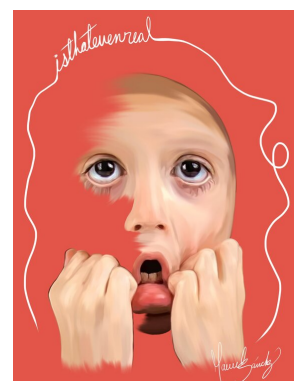

El arte de la vida cotidiana es el arte que todos los días hacemos y que todos los días nos hace.

María Sánchez

200 x 200 cm (h x w)

El arte de la vida cotidiana es el arte más importante que existe. El arte de la vida cotidiana es el arte que todos los días hacemos y que todos los días nos hace.

What is happening to me?
What is happening to me?

PART I: THE CHILD

200 x 200 cm (h x w)

What is happening to me?
What is happening to me?

MARIA SANCHEZ

What is happening to me ?

Digital Painting on Paper, 18 x 24 inches
GBP 1500

MARIA SANCHEZ

What does that mean?

Digital Painting on Paper, 18 x 24 inches
GBP 1500

MARIA SANCHEZ

There is no formula

Digital Painting on Paper, 18 x 24 inches
GBP 1500

MARIA SANCHEZ

Is that even real

Digital Painting on Paper, 18 x 24 inches
GBP 1500

MARIA SANCHEZ

Maybe it's a memory

Digital Painting on Paper, 18 x 24 inches
GBP 1500

MARIA SANCHEZ

I can see clearly

Digital Painting on Paper, 18 x 24 inches
GBP 1500