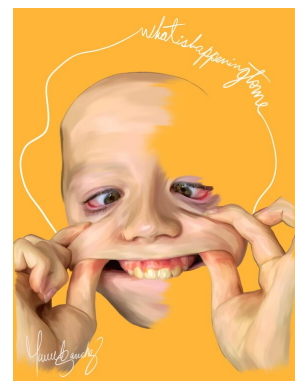

El arte de la vida cotidiana es el arte que todos los días hacemos y que todos los días nos hace.

María Sánchez

200 x 200 cm (h x w)

What is happening to me?
What is happening to me?
What is happening to me?

What is happening to me?
What is happening to me?

PART I: THE CHILD

200 x 200 cm (h x w)

What is happening to me?
What is happening to me?

MARIA SANCHEZ

What is happening to me ?

Digital Painting on Paper, 18 x 24 inches
GBP 1500

MARIA SANCHEZ

What does that mean?

Digital Painting on Paper, 18 x 24 inches
GBP 1500

MARIA SANCHEZ

There is no formula

Digital Painting on Paper, 18 x 24 inches
GBP 1500

MARIA SANCHEZ

Is that even real

Digital Painting on Paper, 18 x 24 inches
GBP 1500

MARIA SANCHEZ

Maybe it's a memory

Digital Painting on Paper, 18 x 24 inches
GBP 1500

MARIA SANCHEZ

I can see clearly

Digital Painting on Paper, 18 x 24 inches
GBP 1500