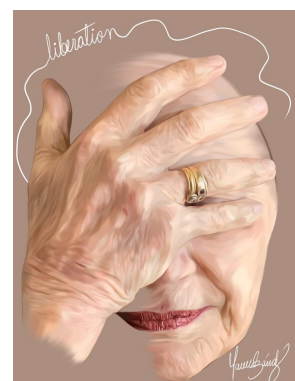

MARIA SANCHEZ

It's hard to see

Digital Painting on Paper, 18 x 24 inches
GBP 1500

PART II: THE ADULT

200 x 200 cm (h x w)

© 2019 THE ARTIST. ALL RIGHTS RESERVED.

MARIA SANCHEZ

I finally realised

Digital Painting on Paper, 18 x 24 inches
GBP 1500

MARIA SANCHEZ

It's all related

Digital Painting on Paper, 18 x 24 inches
GBP 1500

MARIA SANCHEZ

Liberation

Digital Painting on Paper, 18 x 24 inches
GBP 1500

MARIA SANCHEZ

Be true to yourself

Digital Painting on Paper, 18 x 24 inches
GBP 1500

MARIA SANCHEZ

The beauty of thinking

Digital Painting on Paper, 18 x 24 inches
GBP 1500

MARIA SANCHEZ

Memories with their own rhythm

Digital Painting on Paper, 18 x 24 inches
GBP 1500

PART III: THE ALCHEMIST

200 x 200 cm (h x w)

EMERSON'S QUOTE: "SIMPLICITY IS THE SOUL OF WISDOM."

MARIA SANCHEZ

Simplicity

Digital Painting on Paper, 18 x 24 inches
GBP 1500