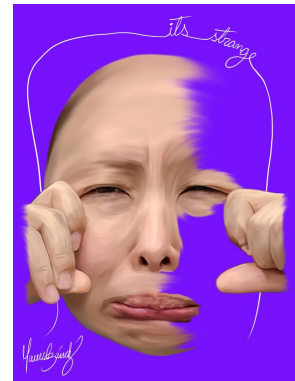

MARIA SANCHEZ

Non stop Journey

Digital Painting on Paper, 18 x 24 inches
GBP 1500

MARIA SANCHEZ

No, not again

Digital Painting on Paper Dimensions: 18 x 24 inches
GBP 1500

MARIA SANCHEZ

Sea of uncertainty

Digital Painting on Paper, 18 x 24 inches
GBP 1500

MARIA SANCHEZ

Beyond myself

Digital Painting on Paper, 18 x 24 inches
GBP 1500

MARIA SANCHEZ

It's Strange

Digital Painting on Paper, 18 x 24 inches
GBP 1500

MARIA SANCHEZ

It's hard to see

Digital Painting on Paper, 18 x 24 inches
GBP 1500

PART II: THE ADULT

200 x 200 cm (h x w)

© 2019 THE ARTIST. ALL RIGHTS RESERVED.

MARIA SANCHEZ

I finally realised