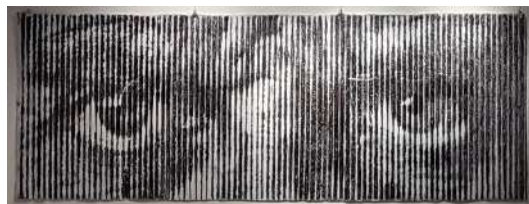

MJTOM

Self Portrait, 2020

280 x 101 cm (h x w)

Mixed Media | Over Painted Collage [Verso].