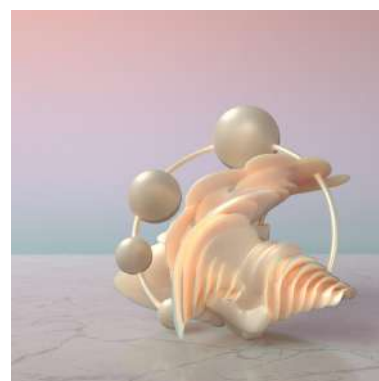

ALASTAIR PEAT

Cosmosis, 2020

28 x 35 cm (h x w)

3D Design

GBP 200