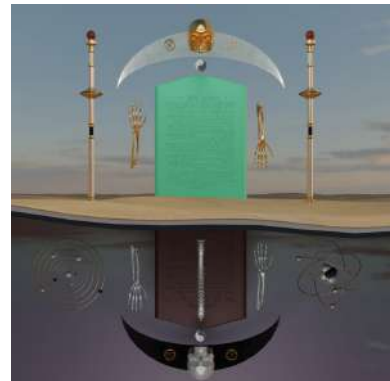

ALASTAIR PEAT
Portal Light, 2020

1712x1581px, Digital Painting
GBP 150

ALASTAIR PEAT

As Above so Below, 2020

4000x4000px, Digital Render
GBP 200

ALASTAIR PEAT

Spherical Alchemy, 2020

4000x4000px, Digital Render
GBP 200