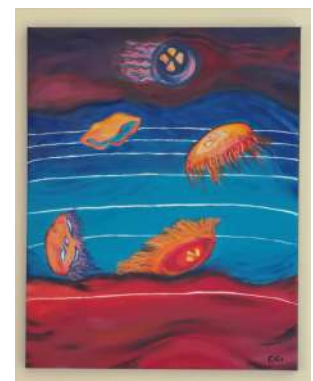

CLAIRE 'CICI' O'SHEA

Jellyfish Dance, 2021

40 x 50 cm (h x w)

Oils on canvas, varnished

€ 280