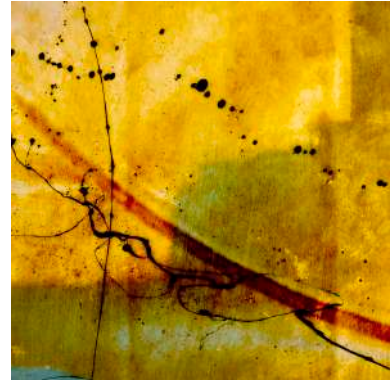

KEVIN UMBEL
Please, Oil My Emotions, 2021

35 x 35 cm (h x w)
Archival Inkjet Print
USD 90

KEVIN UMBEL

Semblance of Control, 2021

35 x 35 cm (h x w)

Archival Inkjet Print

USD 90

KEVIN UMBEL