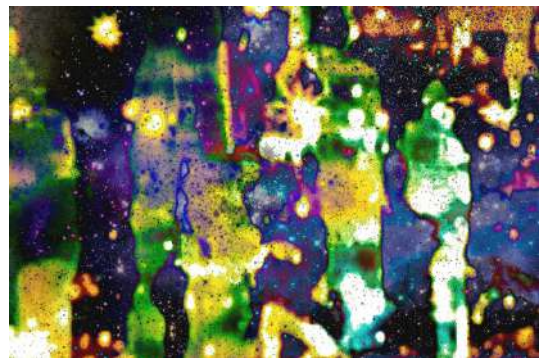

VIN WARRICAN

Star Stuff, 2020

121.5 x 81.5 cm (h x w)

Giclée print on Hanhemühle Photo Rag 308gsm paper