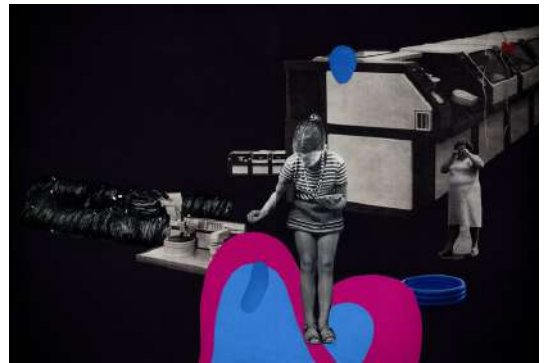

PAWEL MENDREK

ARCHEOLOGIES OF THE FICTION STORIES, 2020

160 x 110 cm (h x w)

mixed media, Collage, drawing, mounted on board /optionally framed

€ 4000