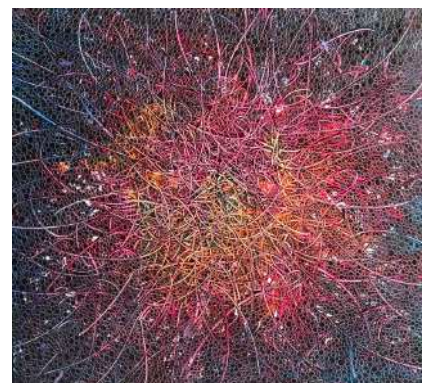

37 x 34 cm (h x w)
Oil Painting on paper
GBP 400

FUSHENG BAO

Tangles , 2020

37 x 34 cm (h x w)

Oil Painting on paper

GBP 400

FUSHENG BAO

Tangles , 2020