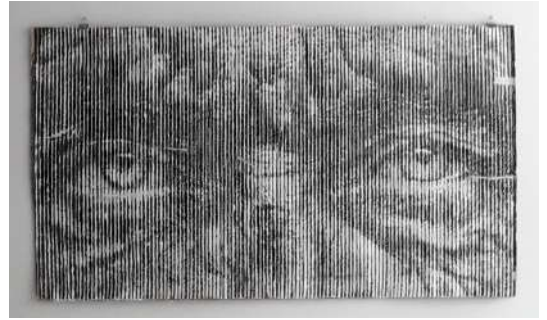

MJTOM

Memento Mori aka ad Verbum [?] v.5.21, 2020

169 x 100 cm (h x w)

Mixed Media | Over Painted Collage [Verso]

€ 2000