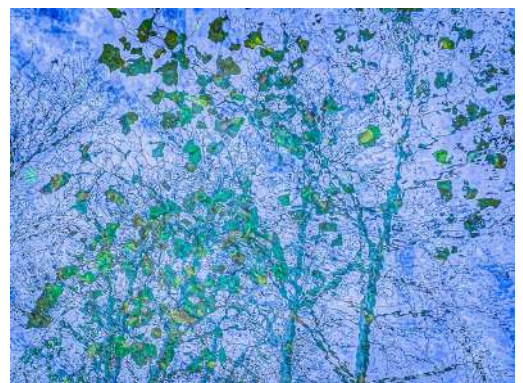

Photograph / Digital Art

USD 300

PARVATHI KUMAR

Fluidity, 2021

18 x 24 inch (h x w)

Digital Art, 2665 x 2000 pixels

USD 300

PARVATHI KUMAR & HEMA BHARADWAJ