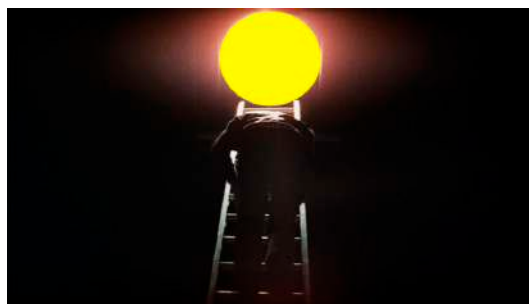

LIYU XUE

Escape II, 2021

26 x 60 cm (h x w)

Mixed Media Printed on Aluminum

GBP 650