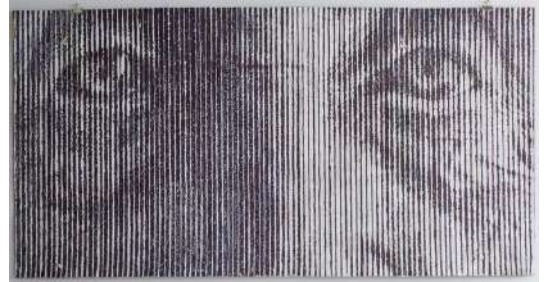

MJTOM

S... like Solveig aka What [?] If [?] or a New Grate v.4.32, 2020

205 x 100 cm (h x w)

Mixed Media | Over Painted Collage [Verso].

€ 2000