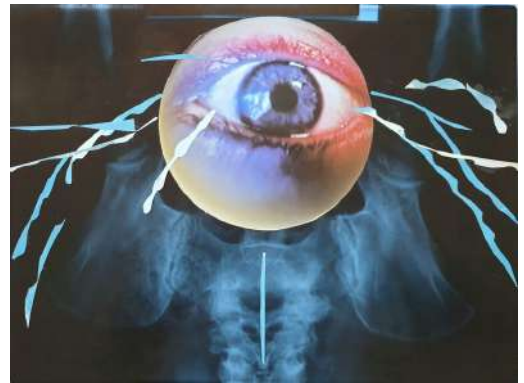

VIOLA SCHMITT

Tears I, 2020

39.8 x 29.8 cm (h x w)
collage on radiograph
€ 320