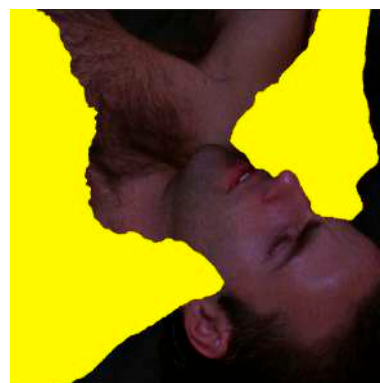

LIYU XUE

The Living End II , 2021

60 x 60 cm (h x w)

Mixed Media Printed on Aluminum

GBP 1200