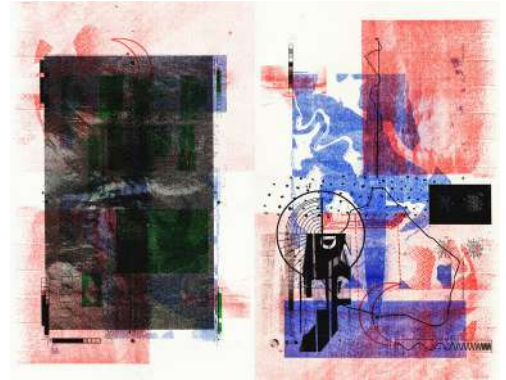

STEPHEN PARKS

Perhapstechnobyproduct #2, 2020

86 x 56 cm (h x w)

4-Color Risograph