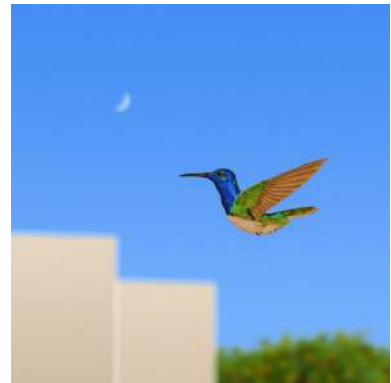

JORGE MARIO ZUMAQUÉ
Lost in a moment, 2020

70 x 70 cm (h x w)