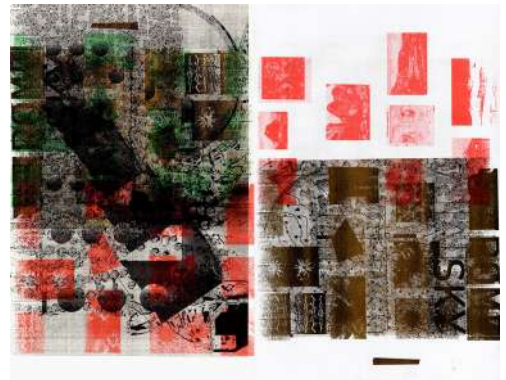

STEPHEN PARKS

Perhapstechnobyproduct #2, 2020

86 x 56 cm (h x w)

4-Color Risograph

STEPHEN PARKS

Perhapstechnobyproduct #1, 2020

86 x 56 cm (h x w)

4-Color Risograph