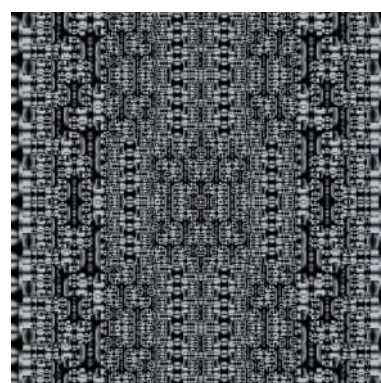

HJH

Endless Chain of Inter-penetration of Things in the Universe
No.5 , 2020

100 x 100 cm (h x w)
photography, digital c-print