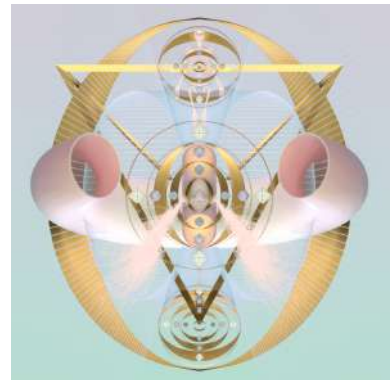

ALASTAIR PEAT
Portal Light, 2020

1712x1581px, Digital Painting
GBP 150

ALASTAIR PEAT

As Above so Below, 2020

4000x4000px, Digital Render
GBP 200

ALASTAIR PEAT

Spherical Alchemy, 2020

4000x4000px, Digital Render
GBP 200