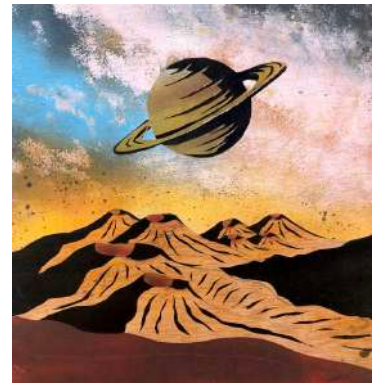

20 x 20 inch (h x w)

Spray paint on canvas

GBP 325

TREVOR COOPERSMITH
Suprasensible Jupiter, 2020

13 x 17 inch (h x w)
spray paint on wood

TREVOR COOPERSMITH
Coterminous Saturn, 2020

16 x 15 inch (h x w)
spray paint on wood