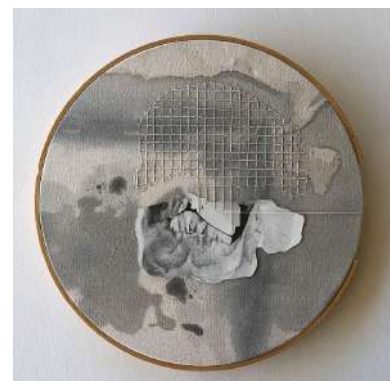

54 x 42 inch (h x w)

Acrylic, charcoal, Oil pastel, Ink, and glitter on canvas

NATHANAEL MYERS

Radio Silence, 2020

Acrylic, graphite + embroidered canvas

JOOST-HENRIK BECKER

Torn Together, 2021

120 x 70 cm (h x w)