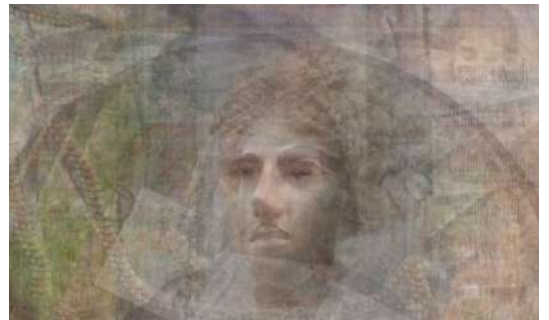

CHRISTOPHER MACNEIL
And So They Scatter and Hide, 2020