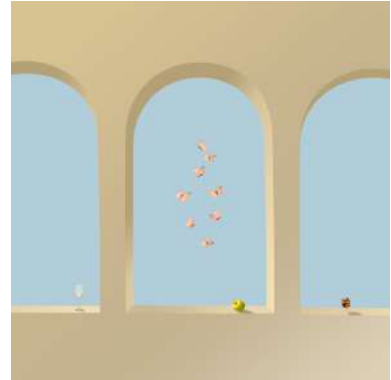

JORGE MARIO ZUMAQUÉ
Lucid Dreams, 2020

75 x 50 cm (h x w)