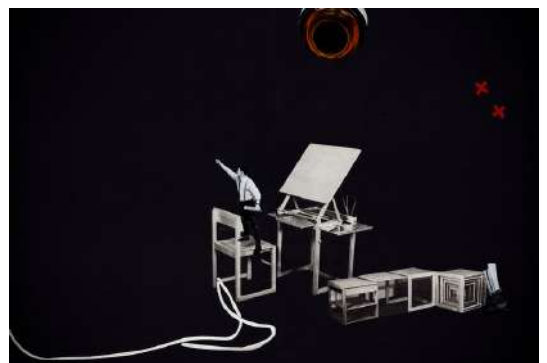

PAWEL MENDREK

ARCHEOLOGIES OF THE FICTION STORIES, 2020

160 x 110 cm (h x w)

mixed media, Collage, drawing, mounted on board /optionally framed

€ 4000