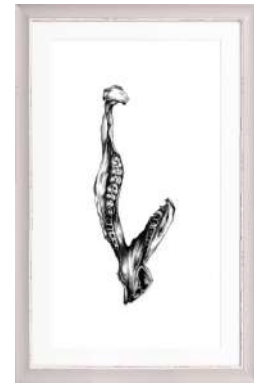

Sea Anemone, 2021

60 x 60 cm (h x w)

Oil Painting

GBP 300

THOMAS MULLIN
Wise Moon, 2021

60 x 60 cm (h x w)
Oil Painting
GBP 300

SARAH MISSELBROOK
Dearg Series III, 2021

72 x 46 cm (h x w)
charcoal on paper
GBP 220